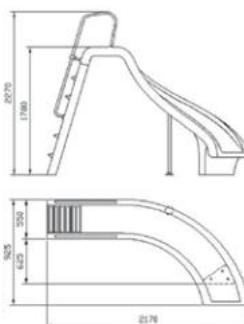

SLIDES

Curved model

Light blue Polyester and fibreglass slide. Grab rails in white painted aluminium. Fitted with water supply connection to ease sliding. Supplied with anchoring fixtures.

	Code	Standard Packaging	Standard Weight kg	Standard Volume m ³
Right curve, height 1.78 m	00088	1	83.0	2.913
Left curve, height 1.78 m	00089	1	83.0	2.913

00088 RIGHT

Straight model

Light blue Polyester and fibreglass slide. Steps in plastic. Polished Stainless Steel handrails. Fitted with water supply connection to ease sliding. Supplied with anchoring fixtures.

	Code	Standard Packaging	Standard Weight kg	Standard Volume m ³
Height 1.30 m	00081	1	31.0	0.550
Height 1.80 m	00082	1	38.0	0.850
Height 2.00 m	00083	1	44.0	0.750

Slides

White coloured slide made of polyester, reinforced with fibreglass. Steps in plastic. Handrails in Stainless Steel. Supplied with water jet. Height 2 m. Fitted with anchoring fixtures.

	Code	Standard Packaging	Standard Weight kg	Standard Volume m ³
Straight	18543	1	-	3.000
Left curve	18545	1	-	3.000