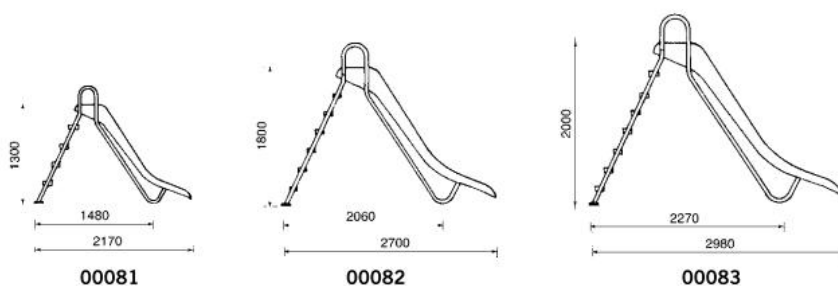

SLIDES

Curved model

Light blue Polyester and fibreglass slide. Grab rails in white painted aluminium. Fitted with water supply connection to ease sliding. Supplied with anchoring fixtures.

	Code	Standard Packaging	Standard Weight kg	Standard Volume m ³
Right curve, height 1.78 m	00088	1	83.0	2.913
Left curve, height 1.78 m	00089	1	83.0	2.913

00088 RIGHT

Straight model

Light blue Polyester and fibreglass slide. Steps in plastic. Polished Stainless Steel handrails. Fitted with water supply connection to ease sliding. Supplied with anchoring fixtures.

	Code	Standard Packaging	Standard Weight kg	Standard Volume m ³
Height 1.30 m	00081	1	31.0	0.550
Height 1.80 m	00082	1	38.0	0.850
Height 2.00 m	00083	1	44.0	0.750

Slides

White coloured slide made of polyester, reinforced with fibreglass. Steps in plastic. Handrails in Stainless Steel. Supplied with water jet. Height 2 m. Fitted with anchoring fixtures.

	Code	Standard Packaging	Standard Weight kg	Standard Volume m ³
Straight	18543	1	-	3.000
Left curve	18545	1	-	3.000