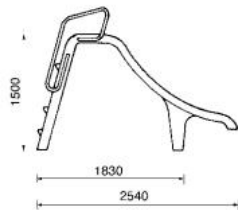

### Pranslide model

Light blue polyester and fibreglass slide. Grab rails in white painted Aluminium. Fitted with water supply connection to ease sliding. Supplied with anchoring fixtures.

Height 1.50 m

Height 1.80 m

Code	Standard Packaging	Standard Weight kg	Standard Volume m <sup>3</sup>
00085	1	62.0	1.214
00086	1	70.0	1.368

Code 00085

Code 00086